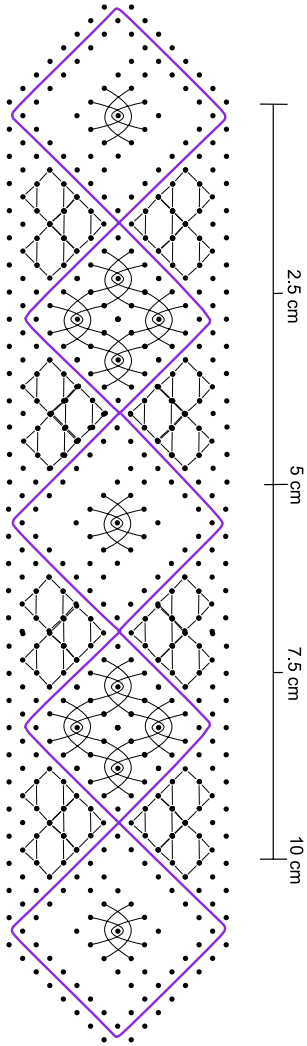

Carole's Bookmark
20 pairs + 1 pair gimp
©2011 Alison Gray, UK

It's a torchon pattern I drafted to make a present for a work colleague on her retirement, so I have called it Carole's bookmark. I used DMC Special Dentelles with a gimp of Twilley's Gold Dust.